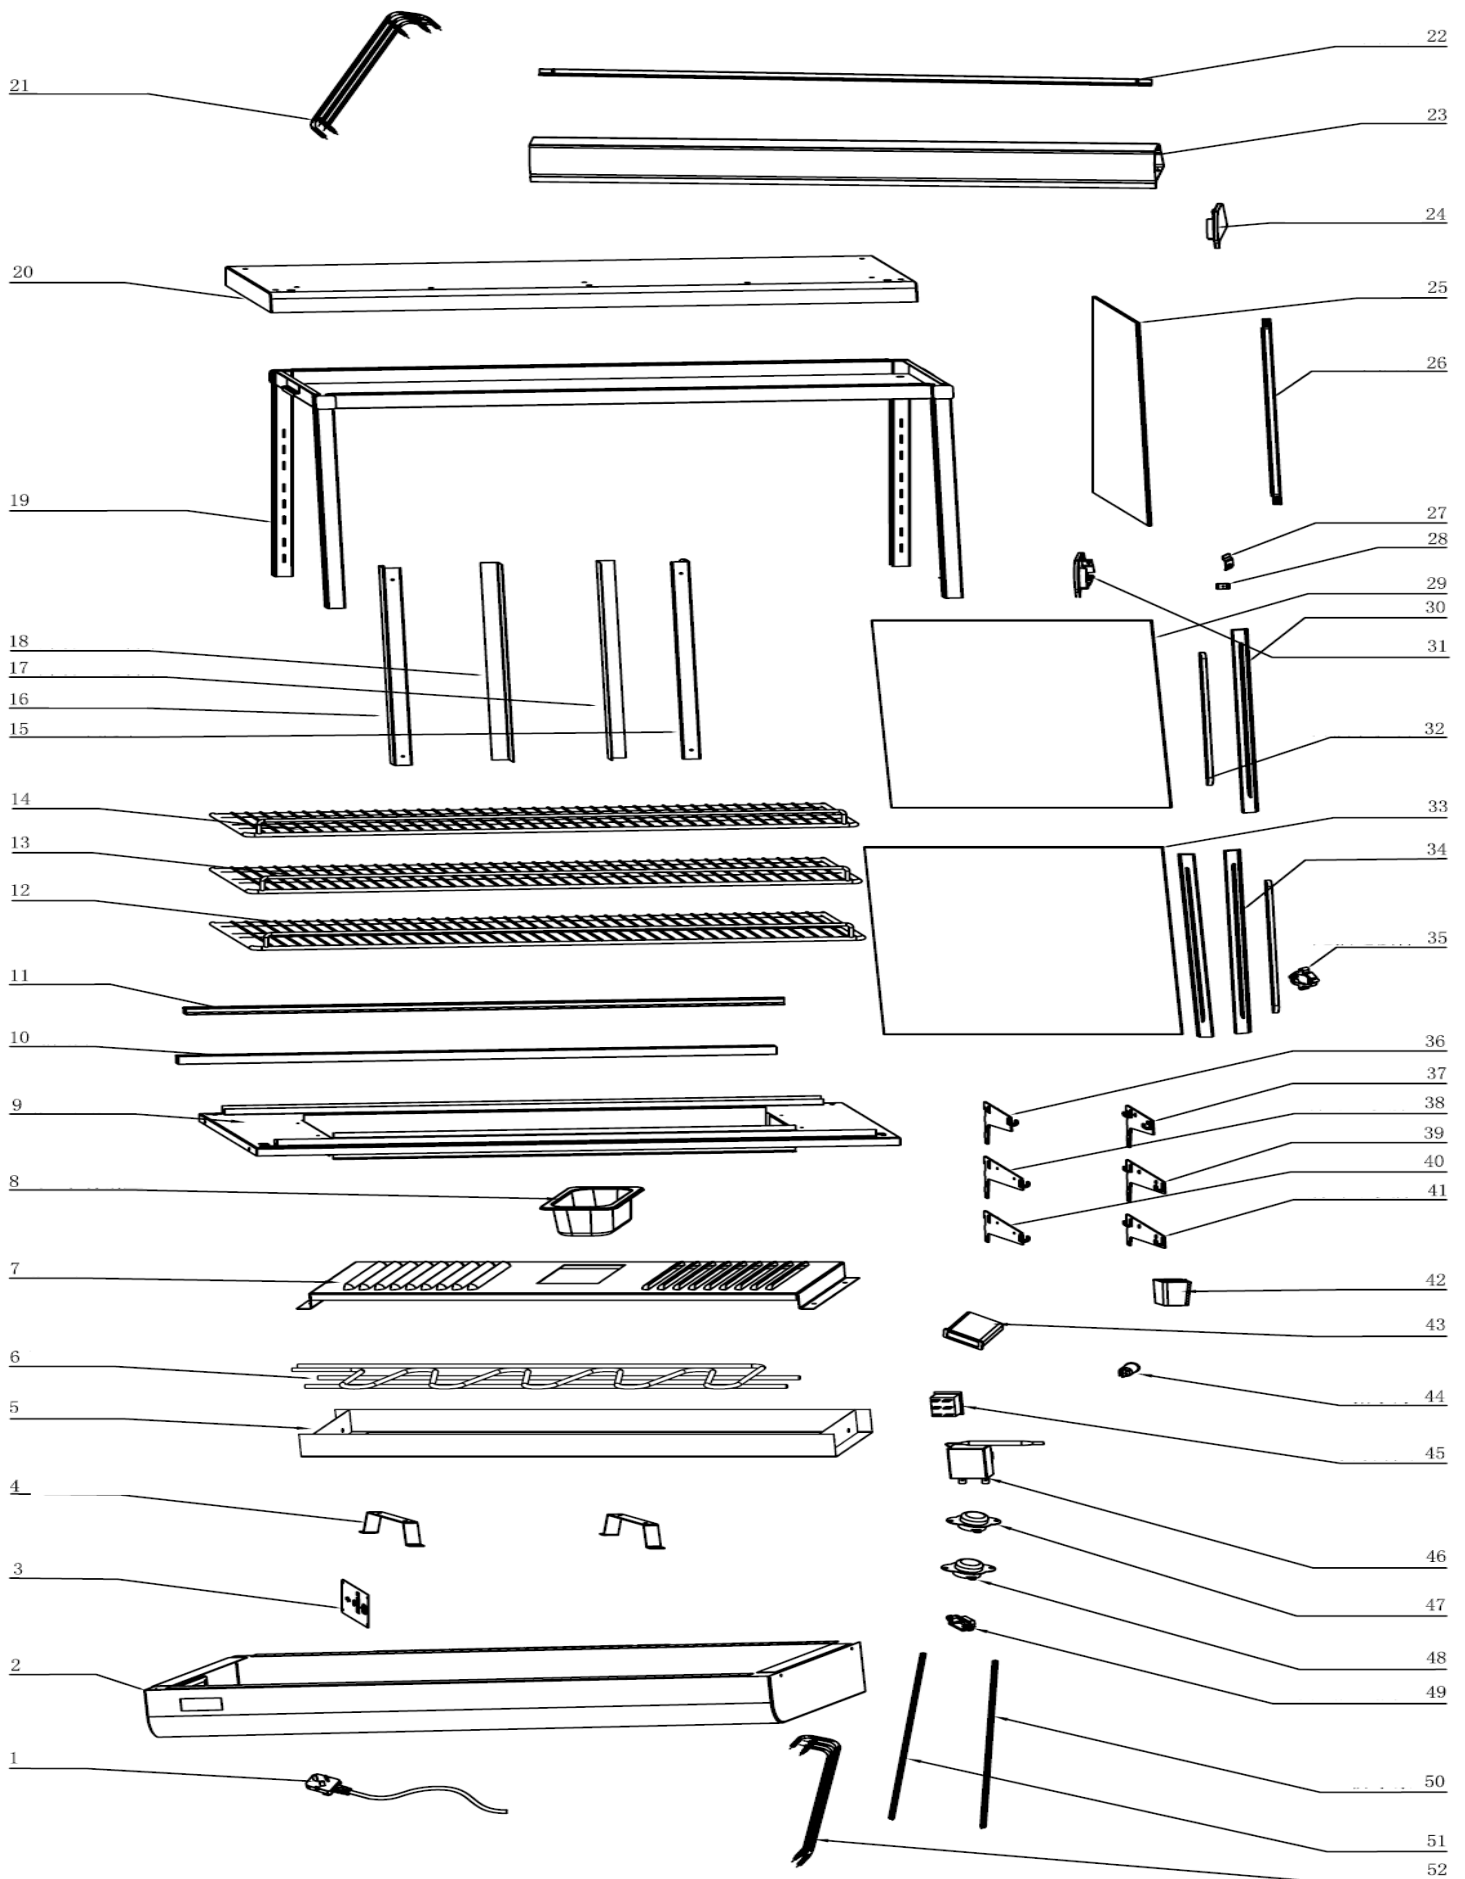

HSS186/136/96

Exploded parts diagram

Image shown is HSS186

Number	Description	Qty
1	Power Cord	1
2	Base	1
3	Control Panel	1
4	Heater Bracket	1
5	Heater Tray	1
6	Heating Element	1
7	Ventilated Panel	1
8	G/N Pan	1
9	Bottom Panel	1
10	Door Slider (Front)	1
11	Door Slider (Back)	1
12	Bottom Shelf	1
13	Middle Shelf	1
14	Upper Shelf	1
15	Lamp Holder (Left)	1
16	Lamp Holder (Right)	1
17	Light Cover	1
18	Light Cover	1
19	Cabinet Frame	1
20	Top Cover	1
21	Wire Fence	1
22	LED Light	1
23	Logo Light Box	1
24	Side Cover (Right)	1
25	Side Glass	2
26	LED Light	1
27	Glass Clamp	1
28	Nut	1
29	Side Cover (Left)	1
30	Front Door Handle	1
31	Side Cover Left	1
32	Door Handle Sheath	2
33	Back Door Glass	1
34	Back Door Handle	1
35	Socket	1
36	LH Top Shelf Bracket	1
37	RH Top Shelf Bracket	1
38	LH Middle Bracket	1
39	RH Middle Bracket	1
40	LH Bottom Bracket	1
41	RH Bottom Bracket	1
42	Feet	4

43	Temperature Display	1
44	Indicator Lamp	1
45	Switch	1
46	Temp Control	1
47	Thermostat	1
48	Thermostat	1
49	Power Cord Socket	1
50	Waterproof Strip	1
51	Waterproof Strip	1
52	Wire Top	1

***** Please contact to Spares for assistance *****