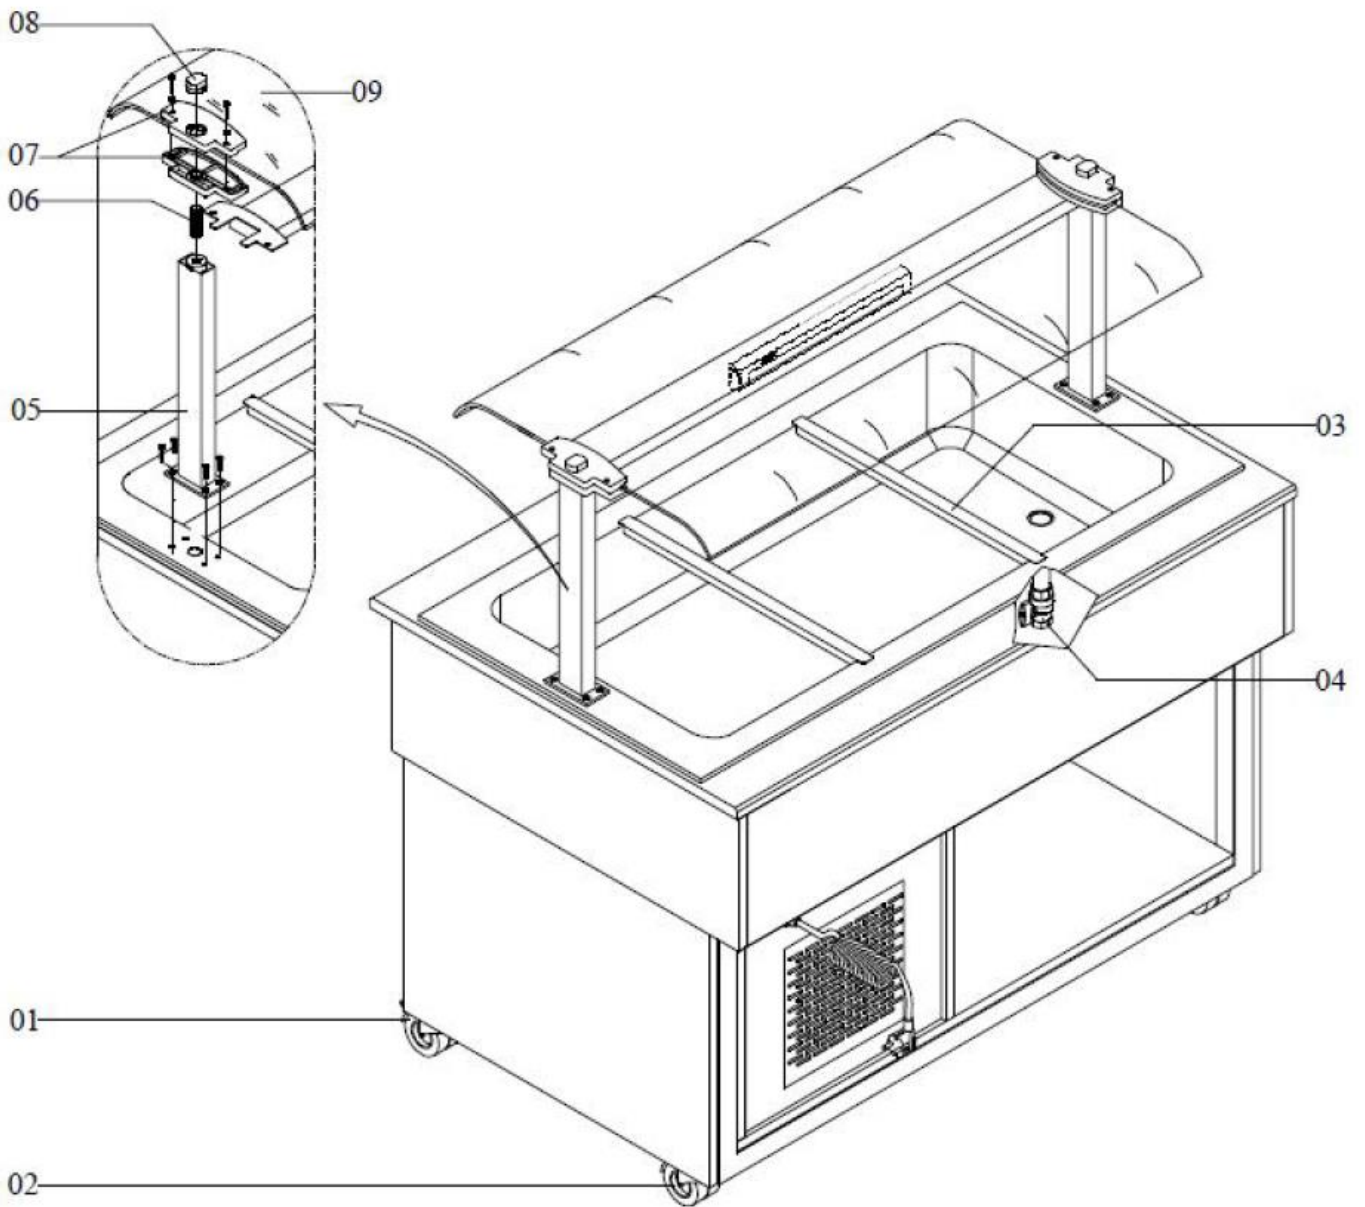

# BB3, BB4 & BB5 – COLD & BCD1250, 1570, 1890

## Exploded parts diagram

(Image shown is a BB3, Parts breakdown representative of all model variants)

Number	Description
1	Castor
2	Braked Castor
3	Gastronorm Pot Spacer Bar
4	Butterfly Valve
5	Glass Shelf Bracket
6	Glass Shelf Bolt
7	Glass Shelf Holder
8	Shelf Stopper
9	Glass Shelf
10	Controller
11	On/Off switch
12	Light Switch
13	Compressor
14	Fan Motor & Blade
15	Condenser
16	Drier
17	Stopper
18	Cable
19	Light Fitting
20	Lighting Cable
21	Connector
22	Cable Holder
23	Cable Gland
24	Cable
25	Plug Holder