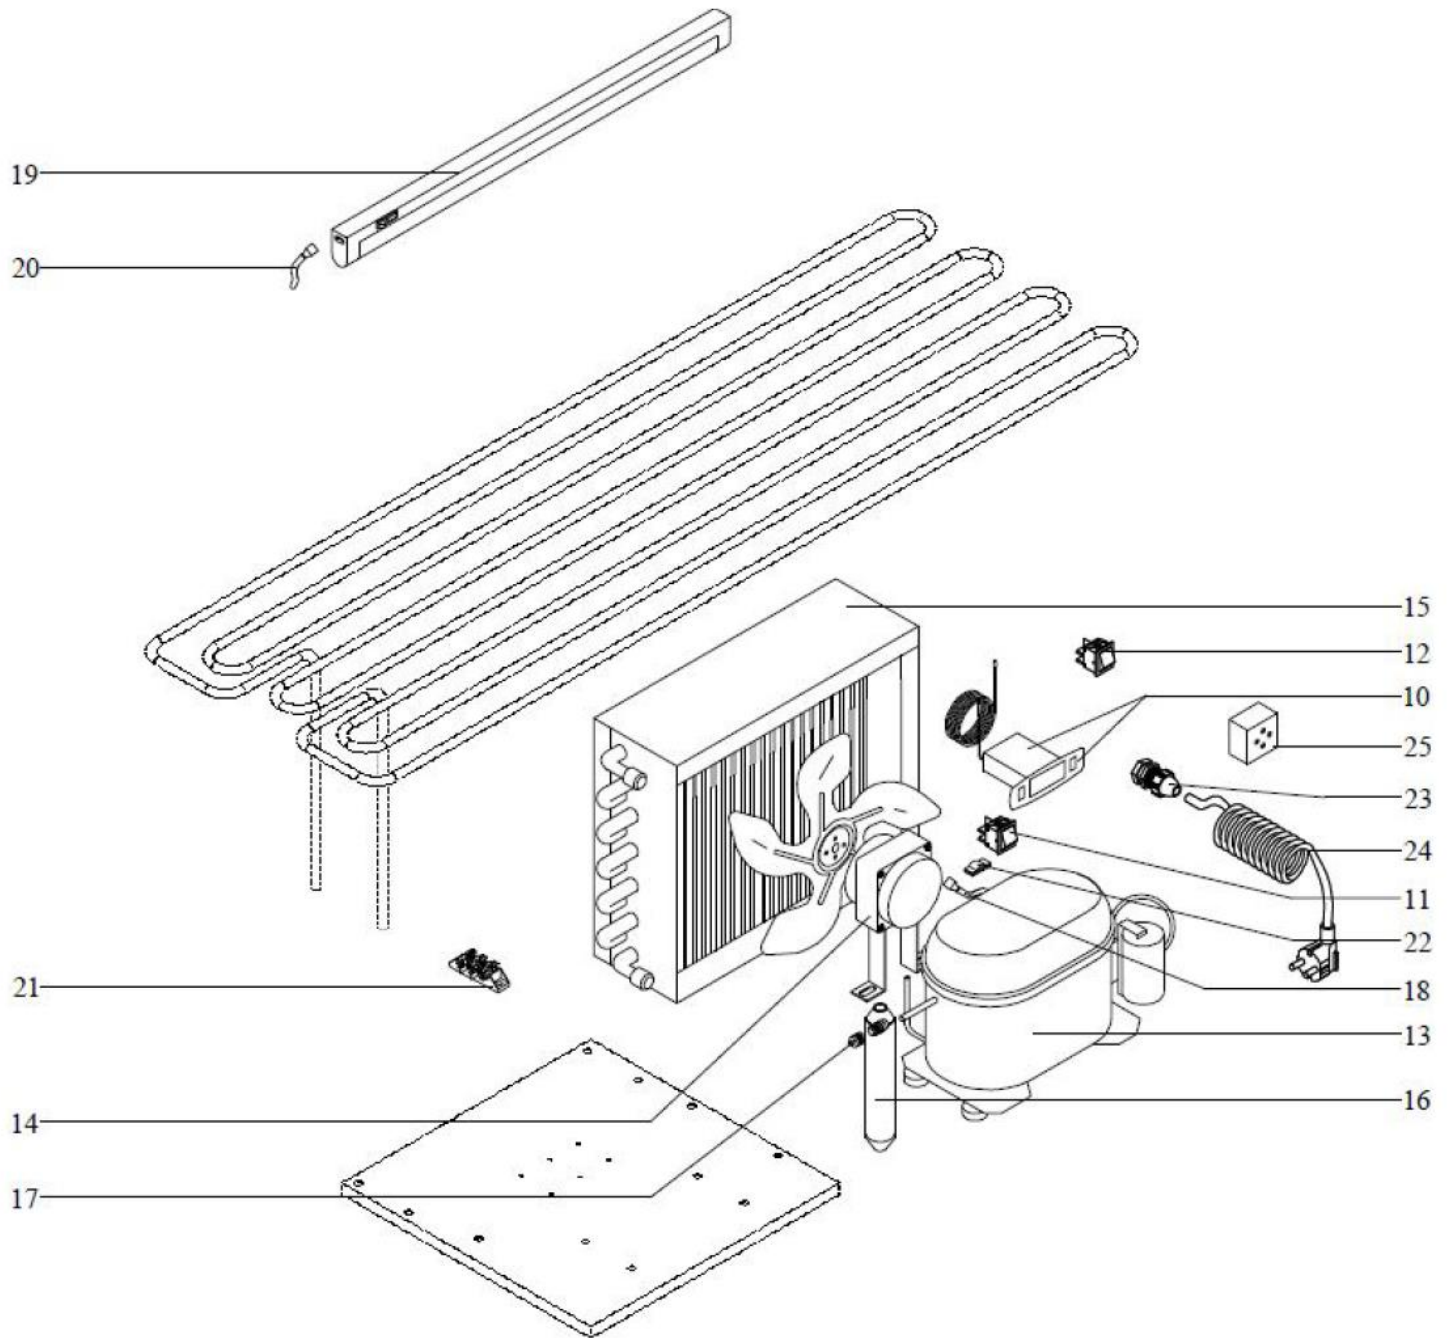

# BB3, BB4 & BB5 – COLD & BCD1250, 1570, 1890

## Exploded parts diagram

(Image shown is a BB3, Parts breakdown representative of all model variants)

Number	Description
1	Castor
2	Braked Castor
3	Gastronorm Pot Spacer Bar
4	Butterfly Valve
5	Glass Shelf Bracket
6	Glass Shelf Bolt
7	Glass Shelf Holder
8	Shelf Stopper
9	Glass Shelf
10	Controller
11	On/Off switch
12	Light Switch
13	Compressor
14	Fan Motor & Blade
15	Condenser
16	Drier
17	Stopper
18	Cable
19	Light Fitting
20	Lighting Cable
21	Connector
22	Cable Holder
23	Cable Gland
24	Cable
25	Plug Holder