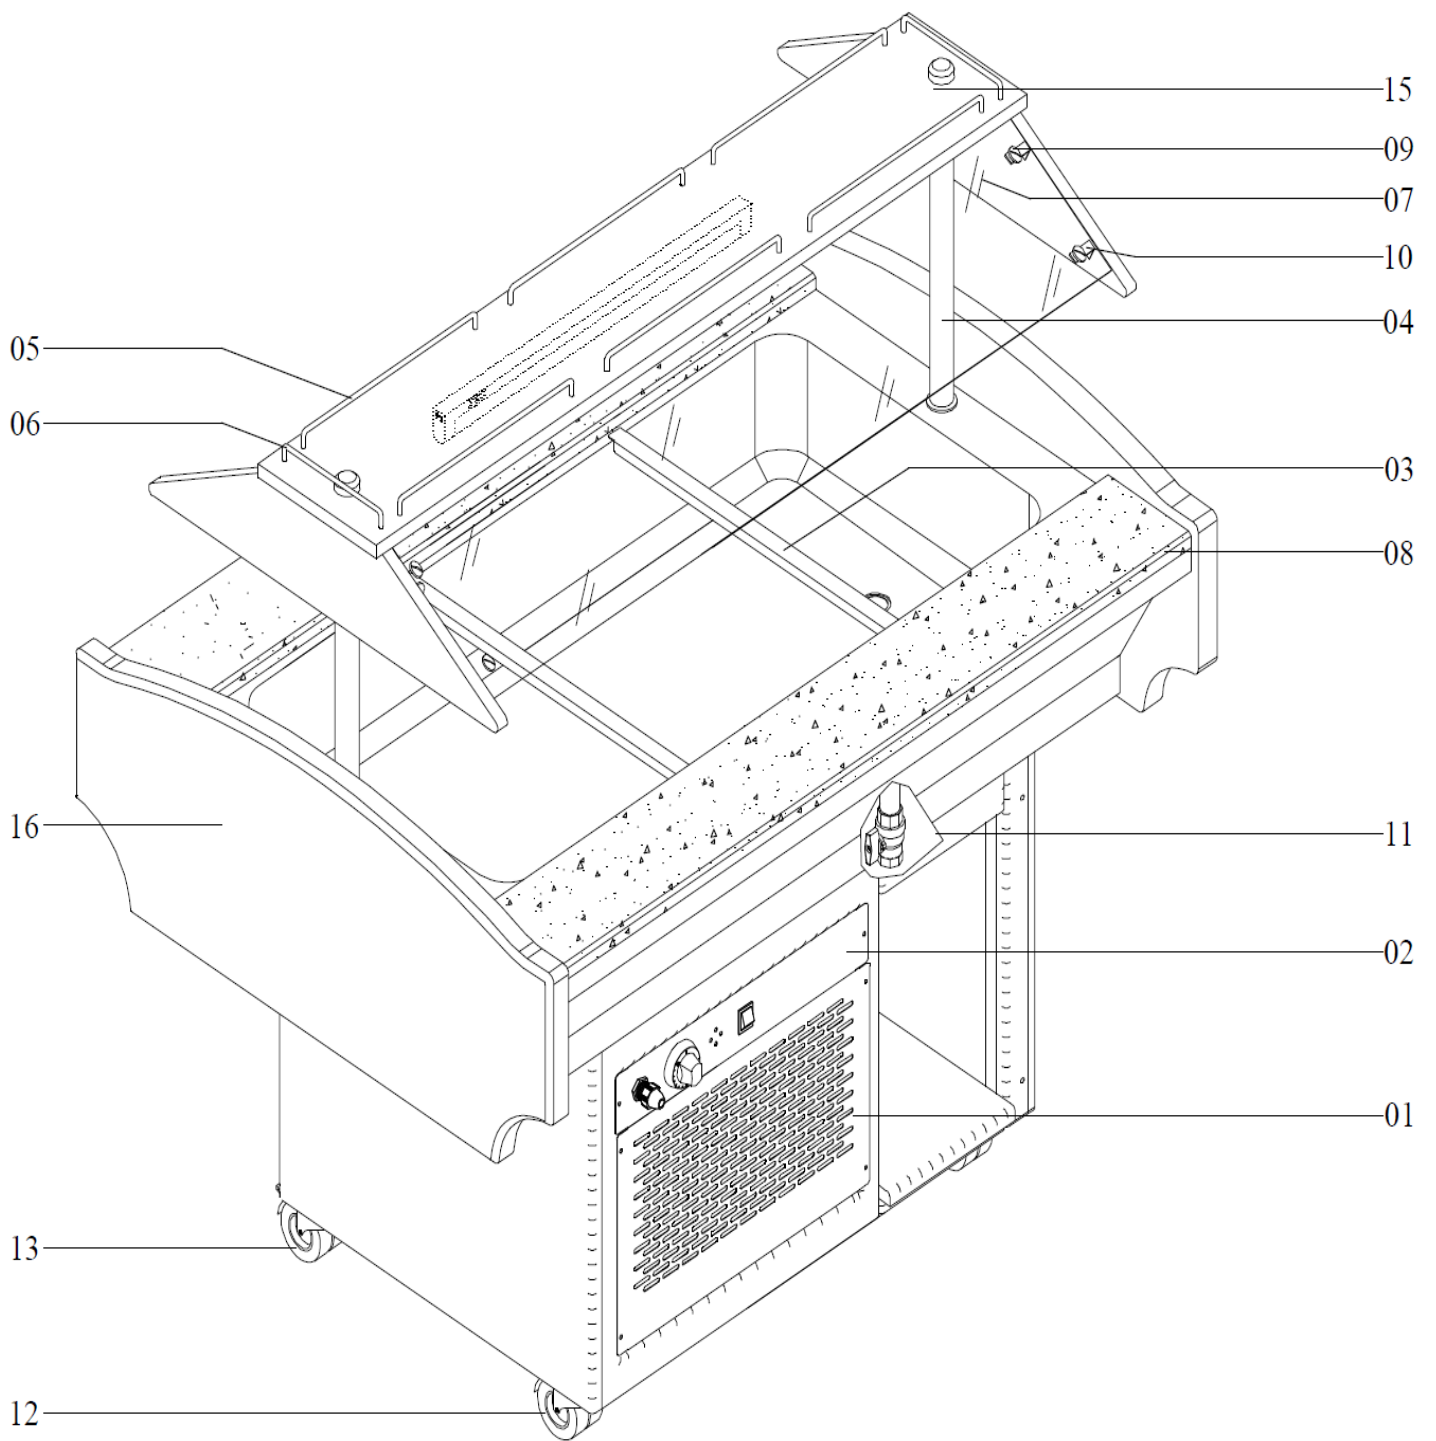

GB3 – COLD

Exploded parts diagram

Number	Description
1	Louvre
2	Louvre
3	Strip
4	Foot
5	Railing
6	Railing
7	Glass
8	Granite
9	Bolt & Nut
10	Coupling Piece
11	Butterfly Valve
12	Castor
13	Castor (w/ Brake)
14	Armature
15	Stand
16	Furnish
17	Frame
18	Compressor
19	Condenser
20	Drier
21	Tappet
22	Thermostat/Controller (XR02CX)
23	Fan Motor
24	Fitting
25	Cable
26	On/Off Switch
27	Holder