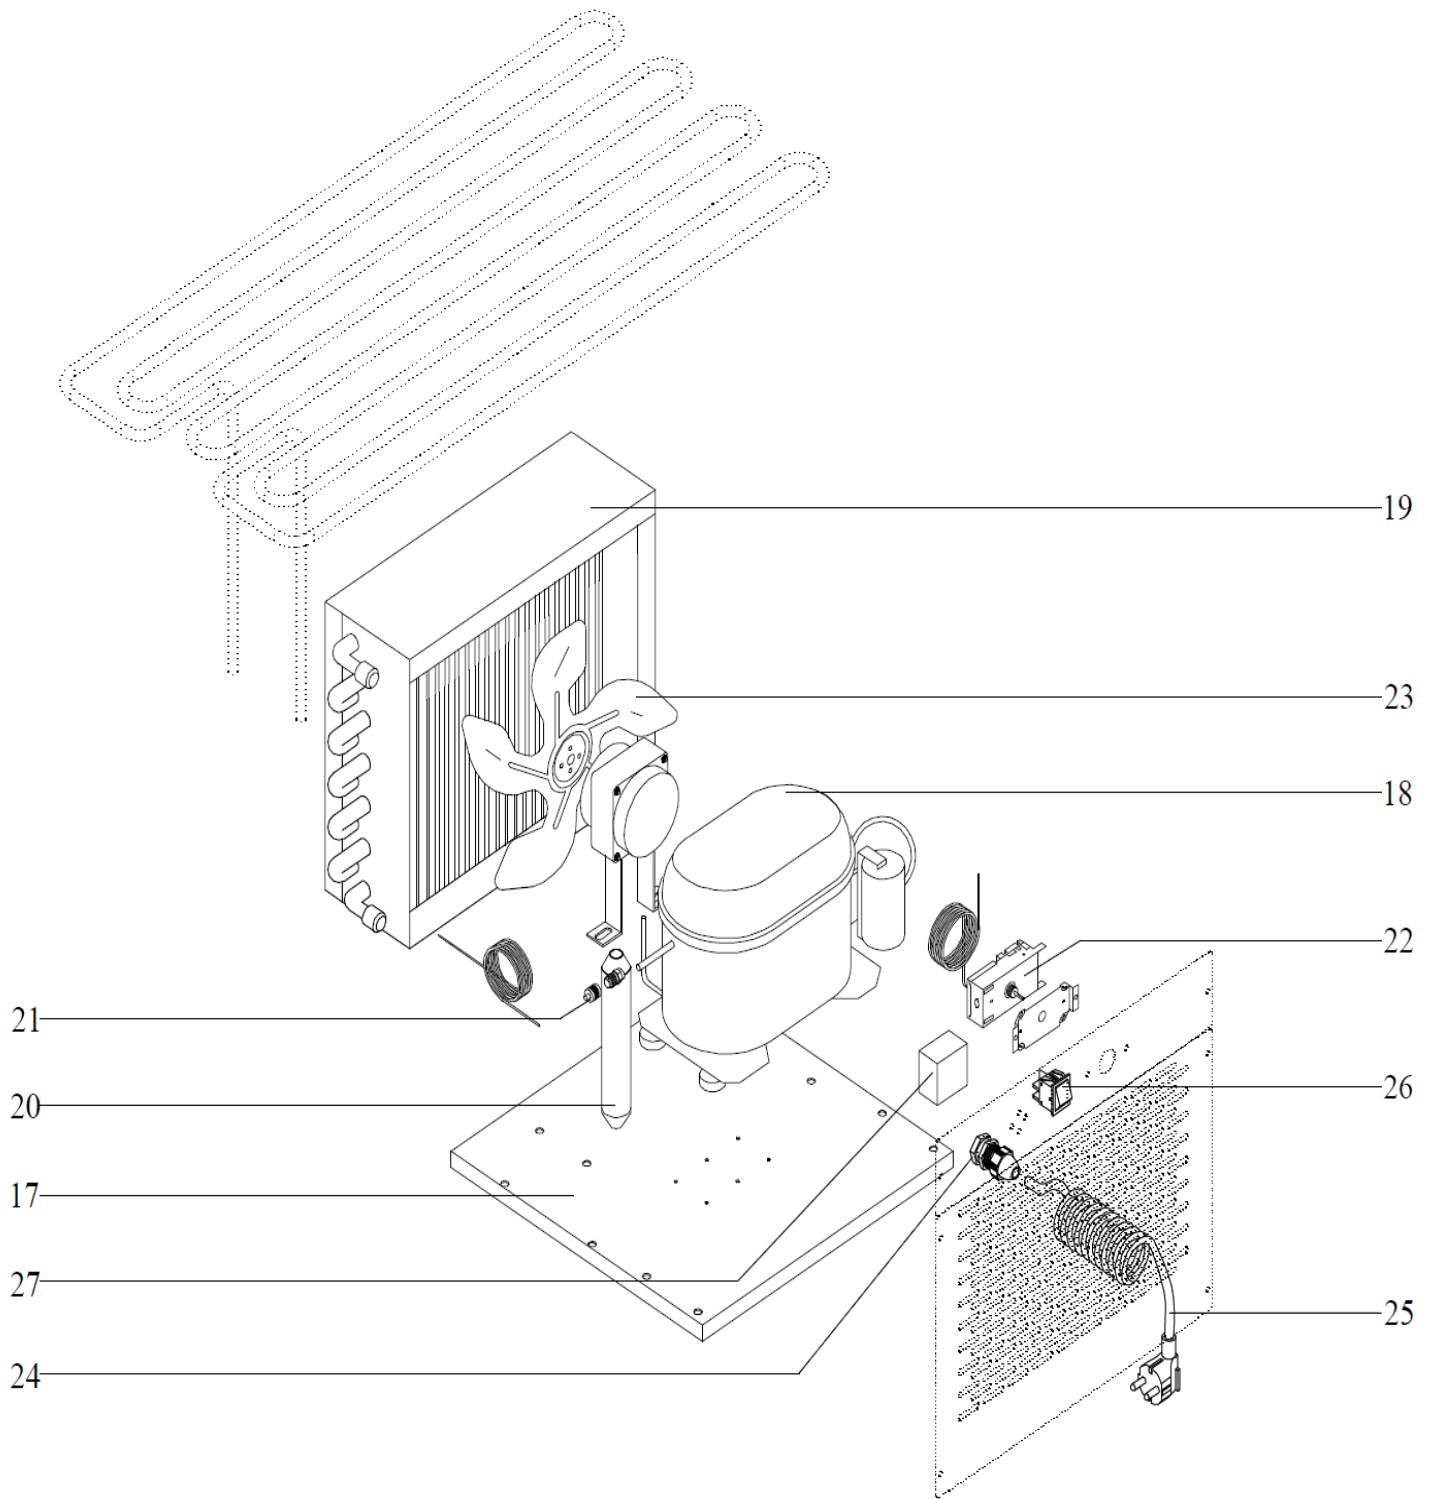

GB3 – COLD

Exploded parts diagram

Number	Description
1	Louvre
2	Louvre
3	Strip
4	Foot
5	Railing
6	Railing
7	Glass
8	Granite
9	Bolt & Nut
10	Coupling Piece
11	Butterfly Valve
12	Castor
13	Castor (w/ Brake)
14	Armature
15	Stand
16	Furnish
17	Frame
18	Compressor
19	Condenser
20	Drier
21	Tappet
22	Thermostat/Controller (XR02CX)
23	Fan Motor
24	Fitting
25	Cable
26	On/Off Switch
27	Holder