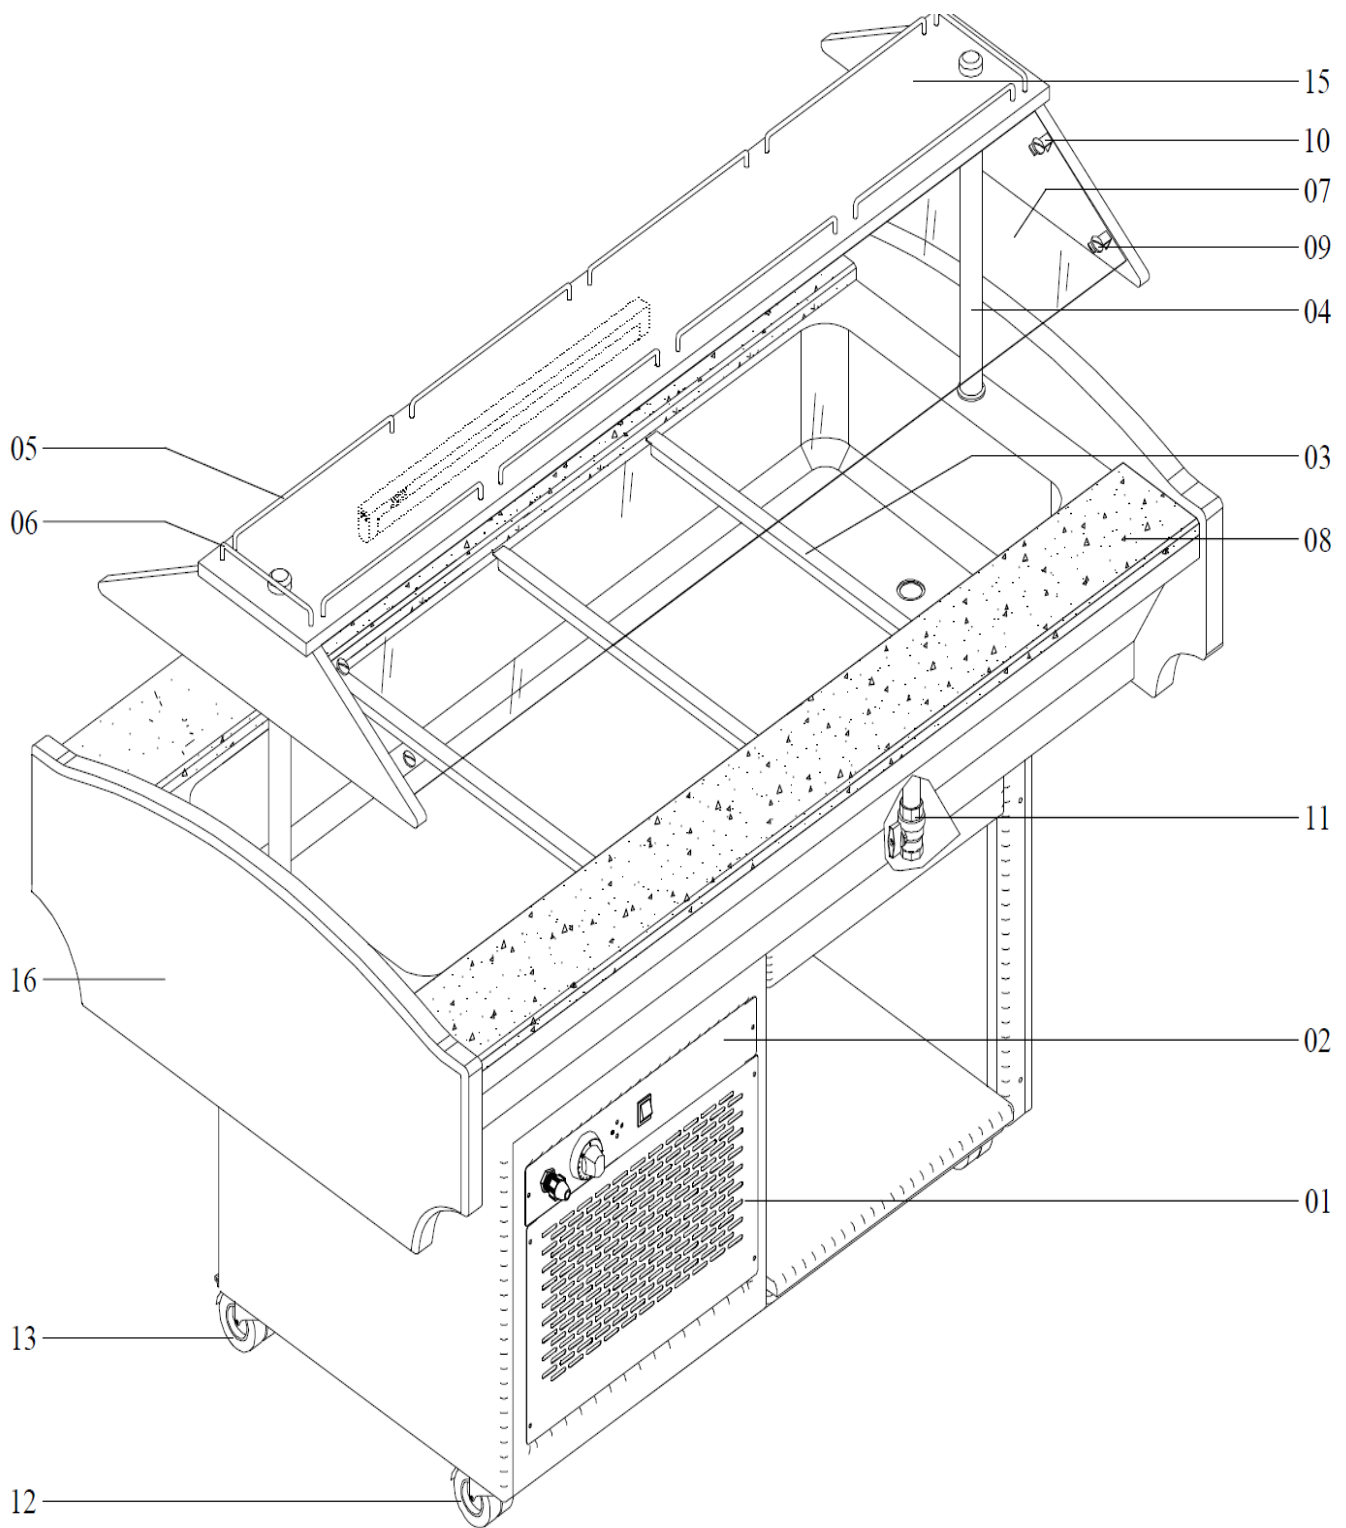

# GB4 - COLD

## Exploded parts diagram

Number	Description
1	Louvre
2	Louvre
3	Strip
4	Foot
5	Railing
6	Railing
7	Glass
8	Granite
9	Bolt & Nut
10	Coupling Piece
11	Butterfly Valve
12	Castor
13	Castor (w/ Brake)
14	Armature
15	Stand
16	Furnish
17	Frame
18	Compressor
19	Condenser
20	Drier
21	Tappet
22	Thermostat/Controller (XR02CX)
23	Fan Motor
24	Fitting
25	Cable
26	On/Off Switch
27	Holder