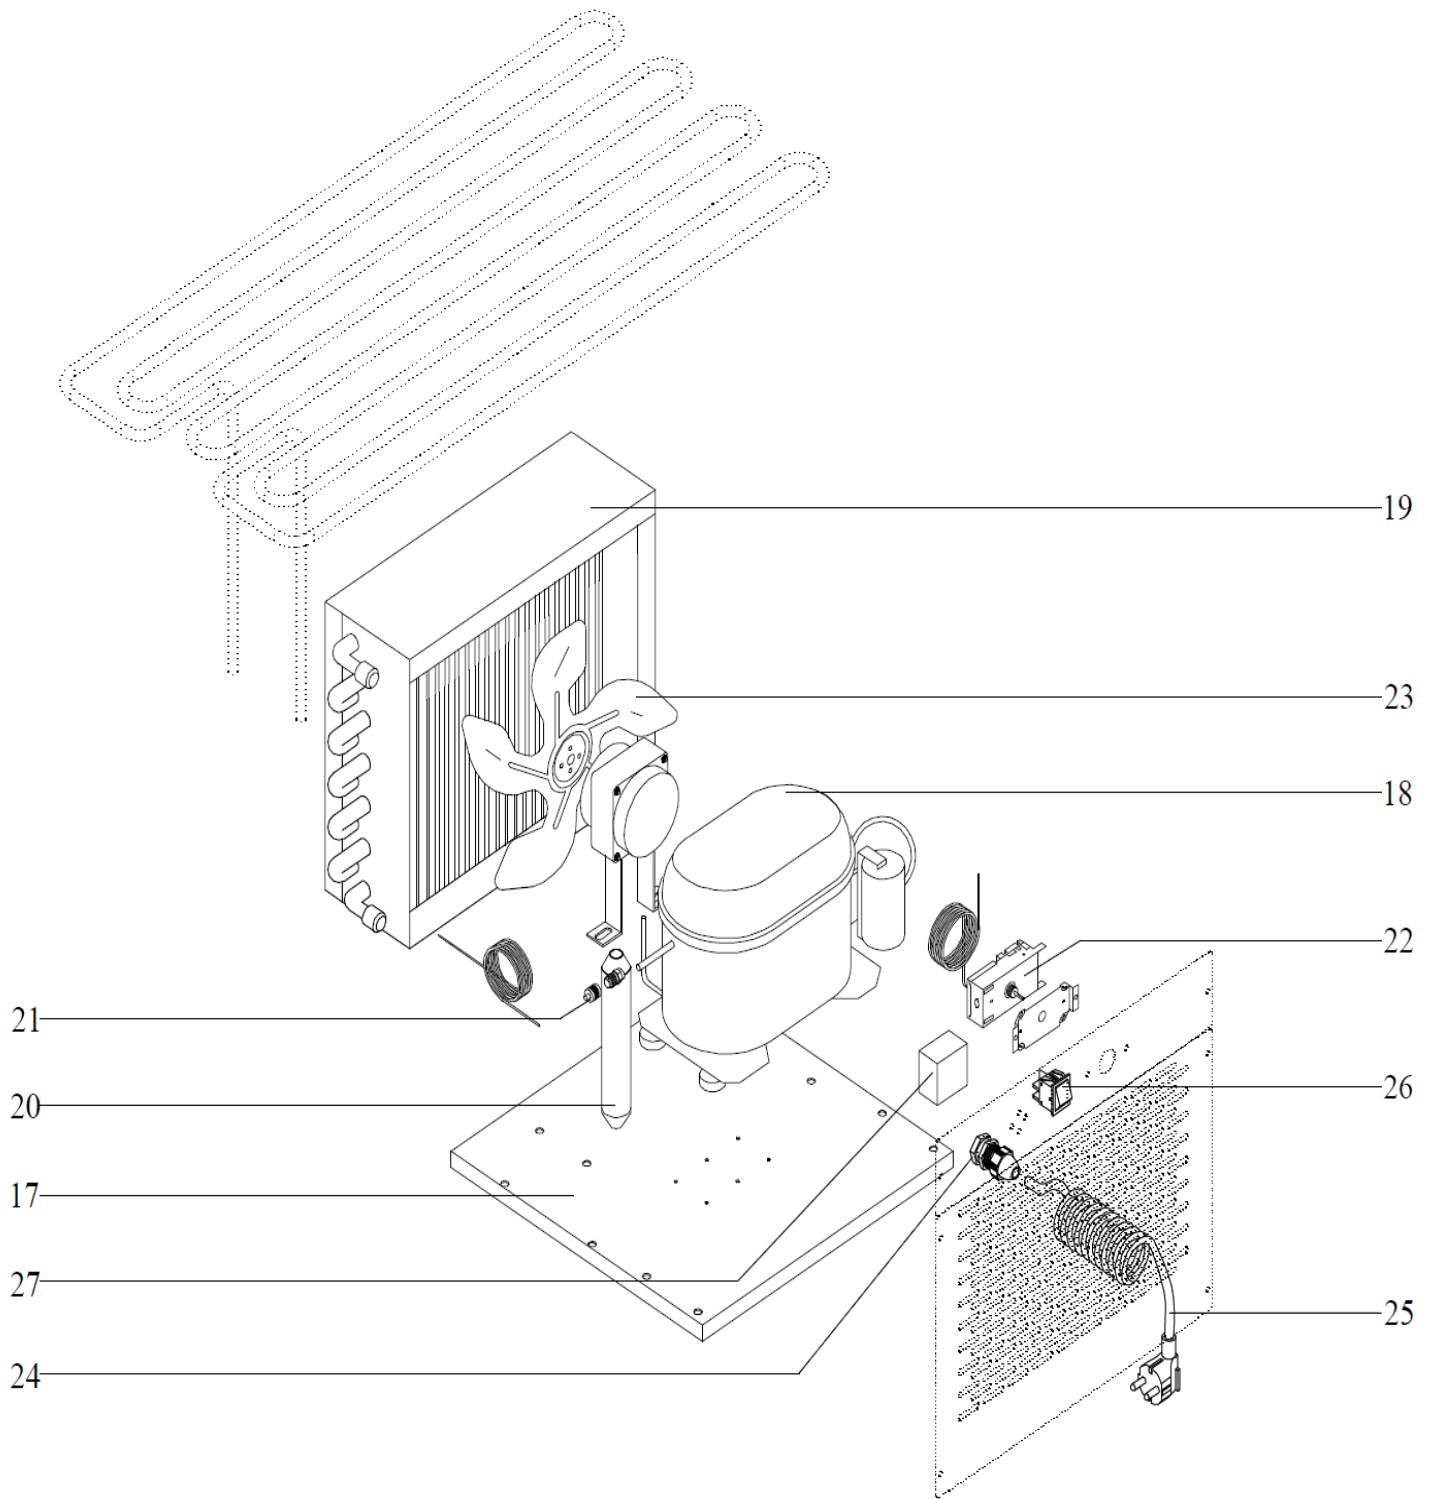

# GB4 - COLD

## Exploded parts diagram

Number	Description
1	Louvre
2	Louvre
3	Strip
4	Foot
5	Railing
6	Railing
7	Glass
8	Granite
9	Bolt & Nut
10	Coupling Piece
11	Butterfly Valve
12	Castor
13	Castor (w/ Brake)
14	Armature
15	Stand
16	Furnish
17	Frame
18	Compressor
19	Condenser
20	Drier
21	Tappet
22	Thermostat/Controller (XR02CX)
23	Fan Motor
24	Fitting
25	Cable
26	On/Off Switch
27	Holder