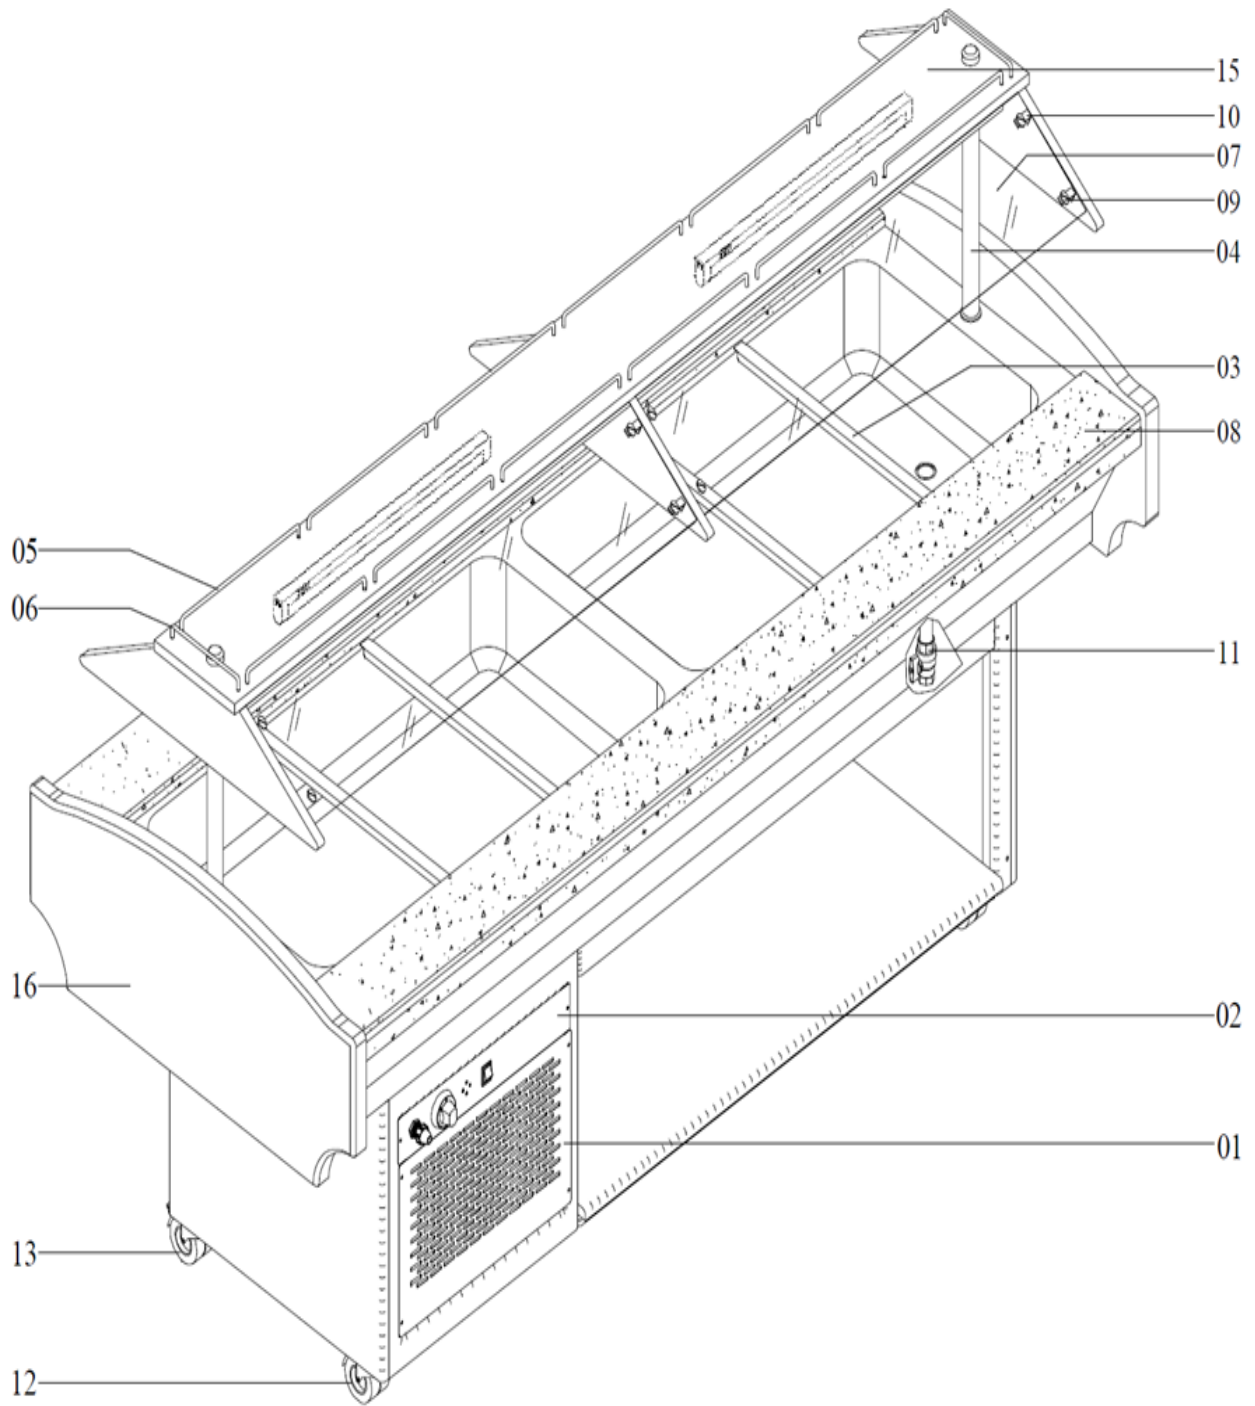

GB6 - COLD

Exploded parts diagram

Number	Description
1	Louvre
2	Louvre
3	Strip
4	Foot
5	Railing
6	Railing
7	Glass
8	Granite
9	Bolt & Nut
10	Coupling Piece
11	Butterfly Valve
12	Castor
13	Castor (w/ Brake)
14	Armature
15	Stand
16	Furnish
17	Frame
18	Compressor
19	Condenser
20	Drier
21	Tappet
22	Thermostat/Controller (XR02CX)
23	Fan Motor
24	Fitting
25	Cable
26	On/Off Switch
27	Holder