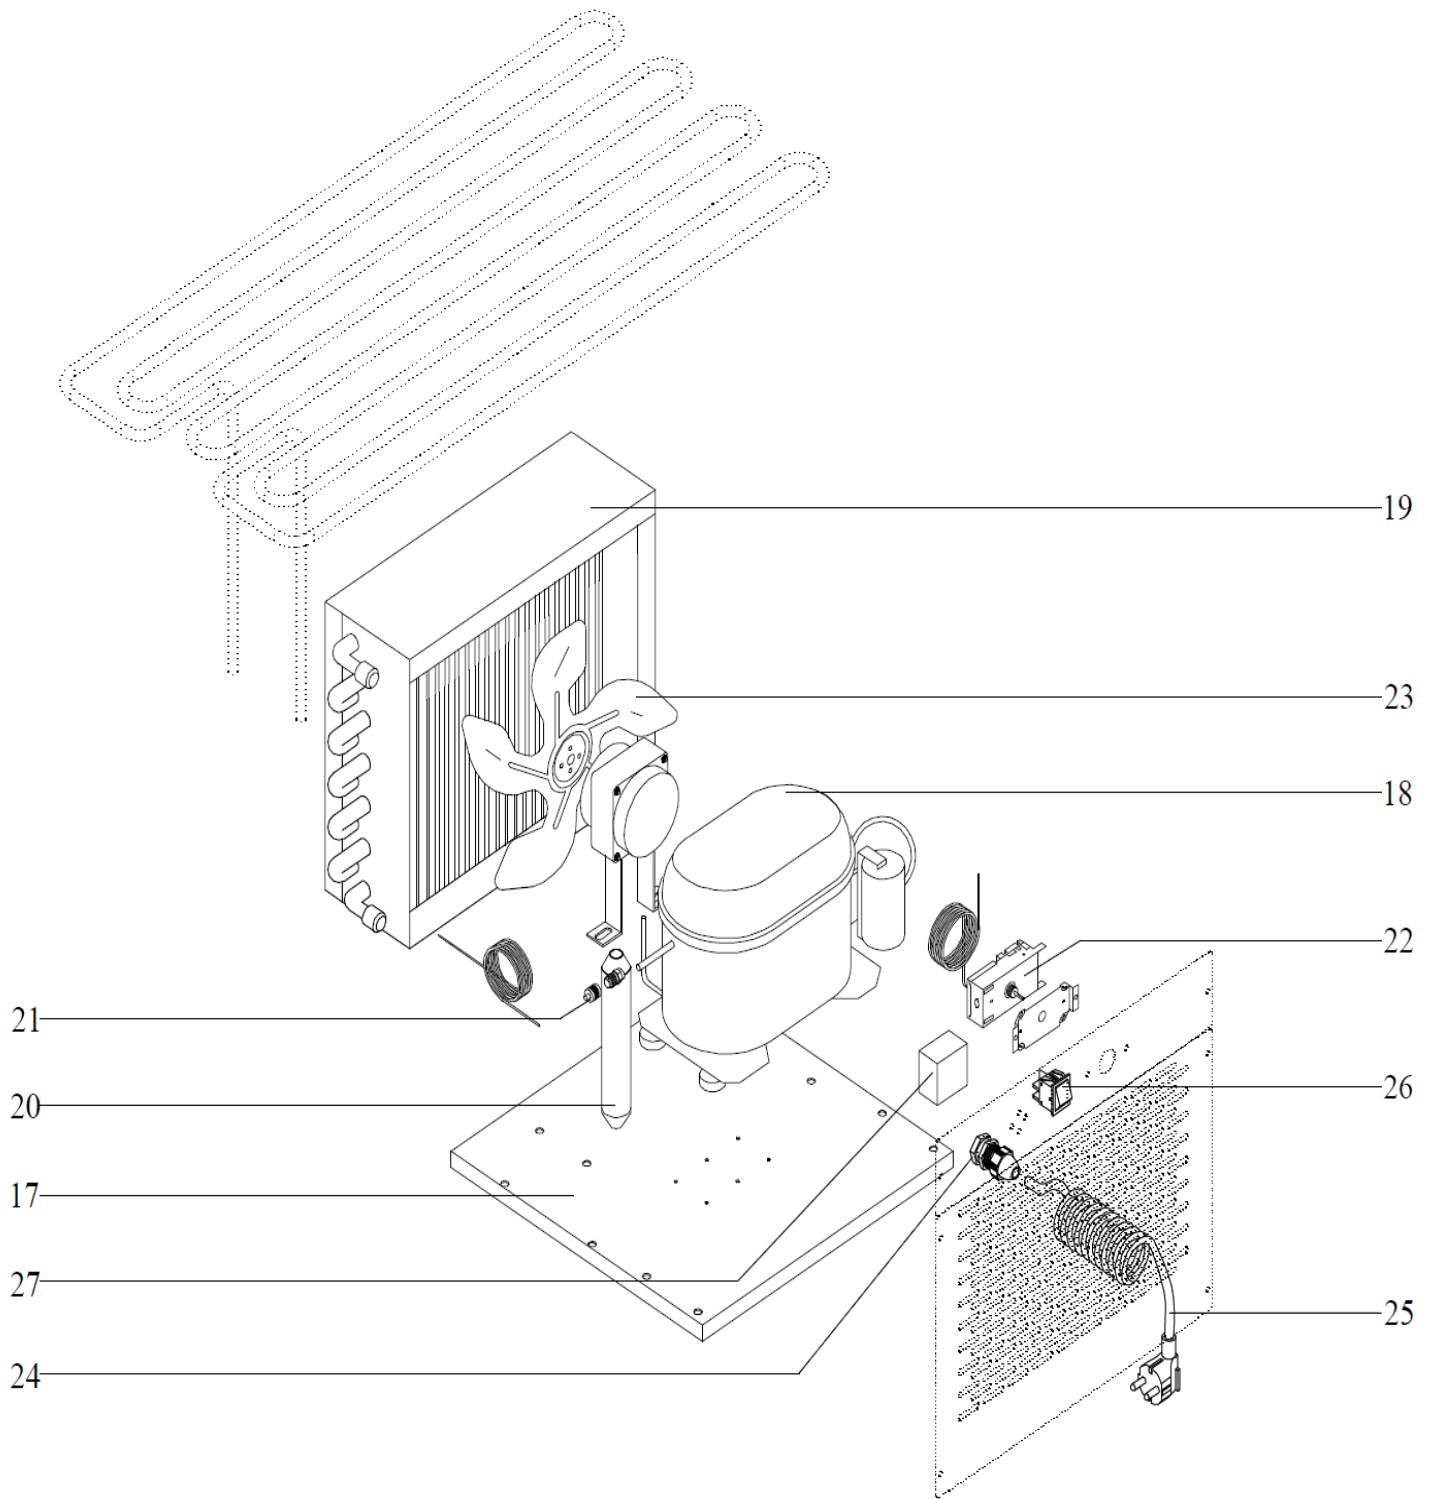

GB6 - COLD

Exploded parts diagram

Number	Description
1	Louvre
2	Louvre
3	Strip
4	Foot
5	Railing
6	Railing
7	Glass
8	Granite
9	Bolt & Nut
10	Coupling Piece
11	Butterfly Valve
12	Castor
13	Castor (w/ Brake)
14	Armature
15	Stand
16	Furnish
17	Frame
18	Compressor
19	Condenser
20	Drier
21	Tappet
22	Thermostat/Controller (XR02CX)
23	Fan Motor
24	Fitting
25	Cable
26	On/Off Switch
27	Holder