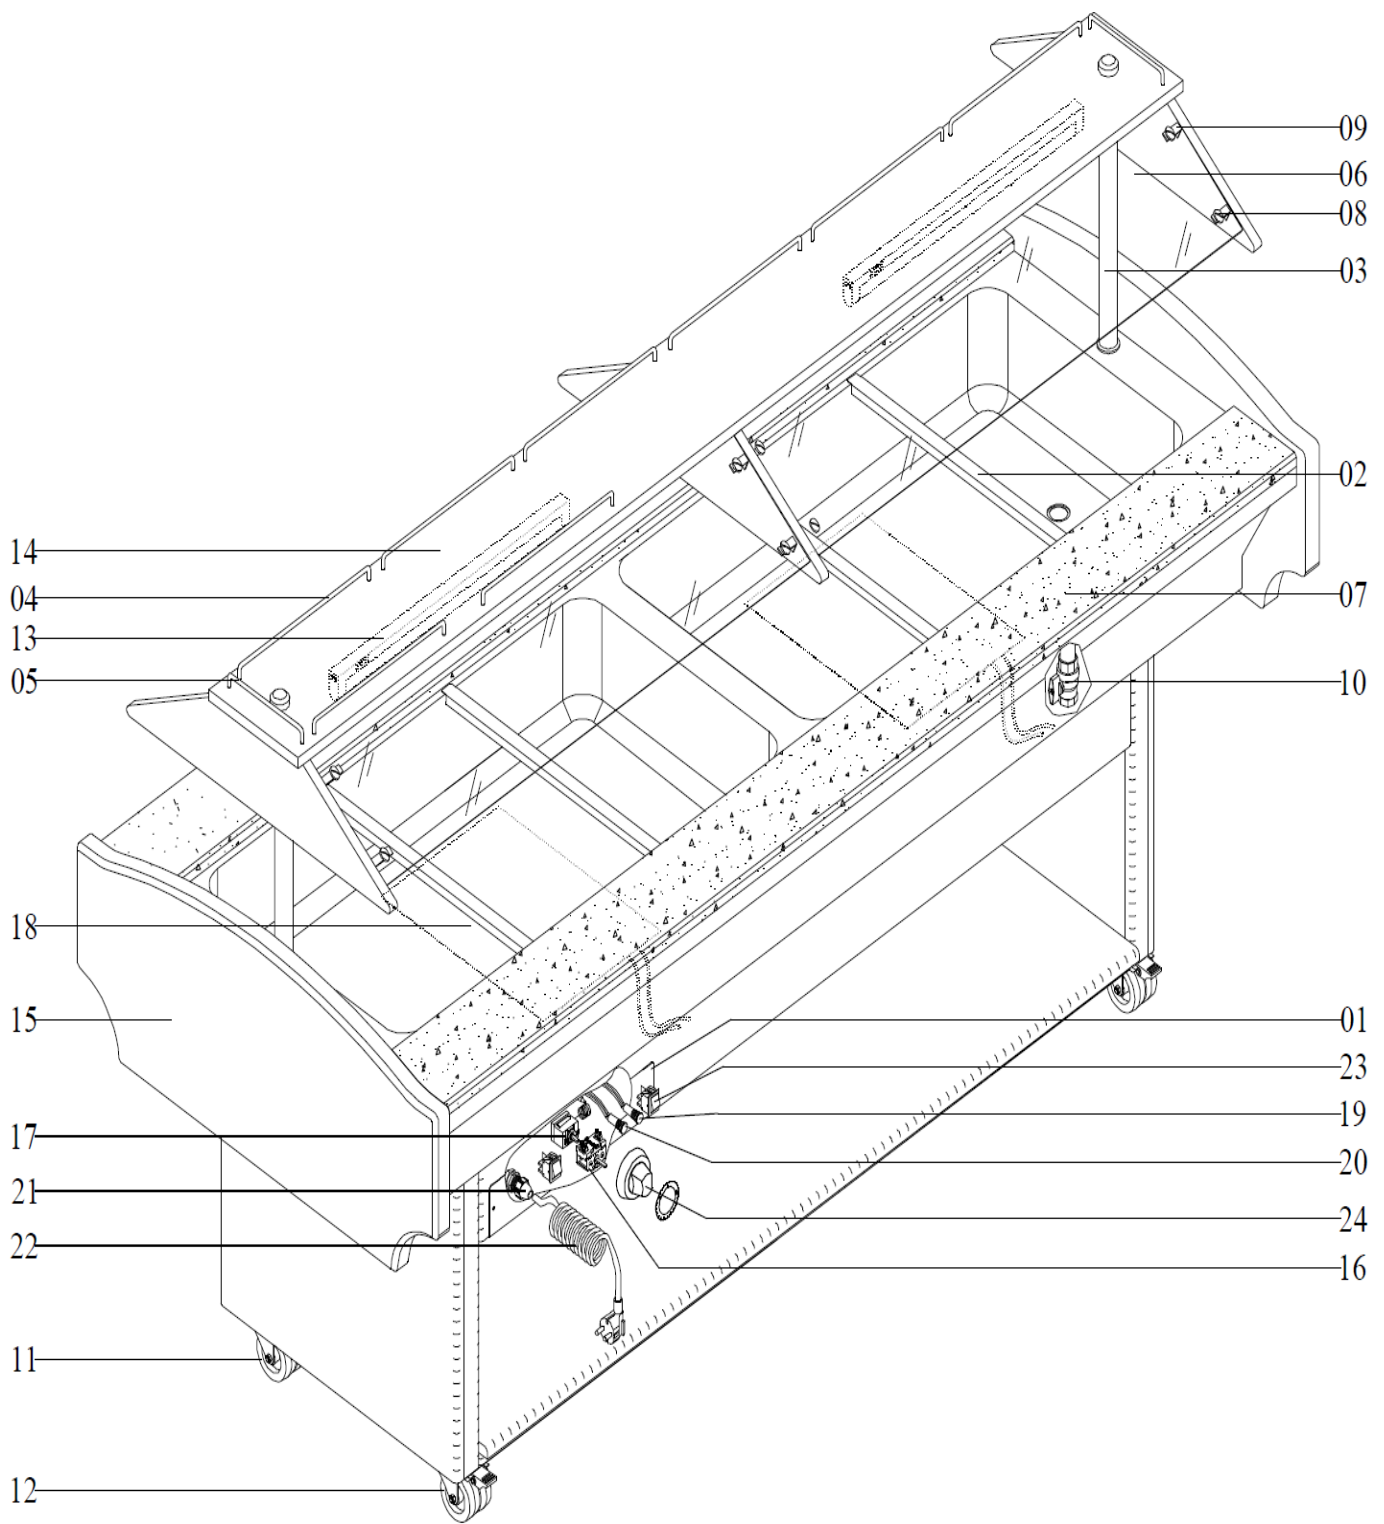

GB6 - HOT

Exploded parts diagram

Number	Description
2	Strip
3	Foot
4	Railing
5	Railing
6	Glass
7	Granite
8	Bolt & Nut
9	Coupling Piece
10	Butterfly Valve
11	Castor
12	Castor (w/ Brake)
13	Armature
14	Stand
15	Wooden Panel
16	Breaker
17	Thermostat/Controller (VX1)
18	Heating Element
19	Signal Lamp
20	Signal Lamp
21	Fitting
22	Cable
23	On/Off Switch
24	Knob
25	Holder
26	Connector