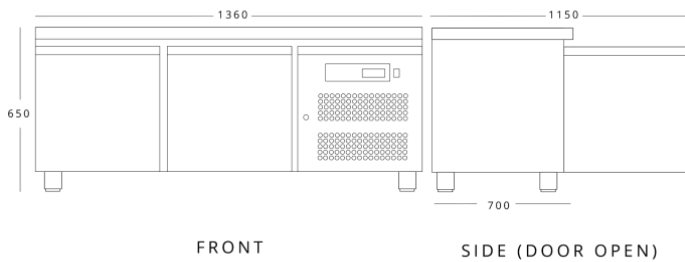

Features

- Stainless steel exterior & interior
- Internal corners rounded for easy cleaning
- 1 x adjustable GN1/1 shelf per door
- Self closing doors with stay open facility
- Replaceable door gasket
- Drawers accept GN1/1 trays

Additional Extras

- X1-SHELF04 - Shelf for SNC,2,3,4
- X1-GASKET11 - Door gasket for SNC 2,3,4
- X1-GASKET12 - Upper drawer gasket for SNC2,3,4-DRW
- X1-GASKET13 - Lower drawer gasket for SNC2,3,4-DRW
- K8-GUIDE02 - Left shelf guide for SNC2,3,4
- K8-GUIDE03 - Right self guide for SNC2,3,4

Technical Specification

	SNC2	SNC3	SNC4	SNC2-DRW	SNC3-DRW	SNC4-DRW
Temperature Range	+2°C ~ +8°C	+2°C ~ +8°C	+2°C ~ +8°C	+2°C ~ +8°C	+2°C ~ +8°C	+2°C ~ +8°C
Climate Class	4	4	4	4	4	4
Power Supply	13amp	13amp	13amp	13amp	13amp	13amp
Cooling	Ventilated	Ventilated	Ventilated	Ventilated	Ventilated	Ventilated
Defrost	Automatic	Automatic	Automatic	Automatic	Automatic	Automatic
Noise Level	42db	42db	42db	42db	42db	42db
Refrigerant	R290	R290	R290	R290	R290	R290
Energy Efficiency Class	C	C	D	C	C	D
Energy Consumption (kw/24hrs)	2.626	2.988	4.078	2.626	2.988	4.078
Power Usage (w)	215	230	345	215	230	345
Weight (kg)	104	126	155	124	156	195

SNC2