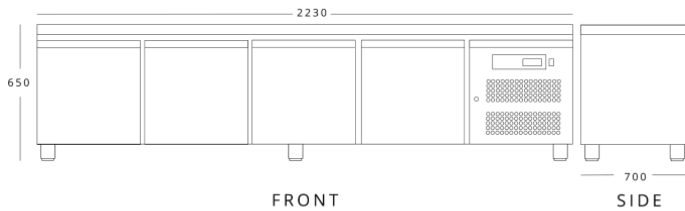

Features

- Stainless steel exterior & interior
- Internal corners rounded for easy cleaning
- 1 x adjustable GN1/1 shelf per door
- Self closing doors with stay open facility
- Replaceable door gasket
- Drawers accept GN1/1 trays

Additional Extras

- X1-SHELF04 - Shelf for SNC,2,3,4
- X1-GASKET11 - Door gasket for SNC 2,3,4
- X1-GASKET12 - Upper drawer gasket for SNC2,3,4-DRW
- X1-GASKET13 - Lower drawer gasket for SNC2,3,4-DRW
- K8-GUIDE02 - Left shelf guide for SNC2,3,4
- K8-GUIDE03 - Right self guide for SNC2,3,4

Technical Specification

	SNC2	SNC3	SNC4	SNC2-DRW	SNC3-DRW	SNC4-DRW
Temperature Range	+2°C ~ +8°C	+2°C ~ +8°C	+2°C ~ +8°C	+2°C ~ +8°C	+2°C ~ +8°C	+2°C ~ +8°C
Climate Class	4	4	4	4	4	4
Power Supply	13amp	13amp	13amp	13amp	13amp	13amp
Cooling	Ventilated	Ventilated	Ventilated	Ventilated	Ventilated	Ventilated
Defrost	Automatic	Automatic	Automatic	Automatic	Automatic	Automatic
Noise Level	42db	42db	42db	42db	42db	42db
Refrigerant	R290	R290	R290	R290	R290	R290
Energy Efficiency Class	C	C	D	C	C	D
Energy Consumption (kw/24hrs)	2.626	2.988	4.078	2.626	2.988	4.078
Power Usage (w)	215	230	345	215	230	345
Weight (kg)	104	126	155	124	156	195

SNC2

SNC3

SNC4

SNC2-DRW

SNC3-DRW

SNC4-DRW