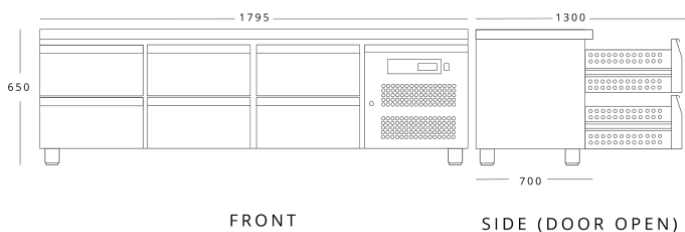

Features

- Stainless steel exterior & interior
- Internal corners rounded for easy cleaning
- 1 x adjustable GN1/1 shelf per door
- Self closing doors with stay open facility
- Replaceable door gasket
- Drawers accept GN1/1 trays

Additional Extras

- X1-SHELF04 - Shelf for SNC,2,3,4
- X1-GASKET11 - Door gasket for SNC 2,3,4
- X1-GASKET12 - Upper drawer gasket for SNC2,3,4-DRW
- X1-GASKET13 - Lower drawer gasket for SNC2,3,4-DRW
- K8-GUIDE02 - Left shelf guide for SNC2,3,4
- K8-GUIDE03 - Right self guide for SNC2,3,4

Technical Specification

	SNC2	SNC3	SNC4	SNC2-DRW	SNC3-DRW	SNC4-DRW
Temperature Range	+2°C ~ +8°C	+2°C ~ +8°C	+2°C ~ +8°C	+2°C ~ +8°C	+2°C ~ +8°C	+2°C ~ +8°C
Climate Class	4	4	4	4	4	4
Power Supply	13amp	13amp	13amp	13amp	13amp	13amp
Cooling	Ventilated	Ventilated	Ventilated	Ventilated	Ventilated	Ventilated
Defrost	Automatic	Automatic	Automatic	Automatic	Automatic	Automatic
Noise Level	42db	42db	42db	42db	42db	42db
Refrigerant	R290	R290	R290	R290	R290	R290
Energy Efficiency Class	C	C	D	C	C	D
Energy Consumption (kw/24hrs)	2.626	2.988	4.078	2.626	2.988	4.078
Power Usage (w)	215	230	345	215	230	345
Weight (kg)	104	126	155	124	156	195

SNC2

SNC3

SNC4

SNC2-DRW

SNC3-DRW

SNC4-DRW