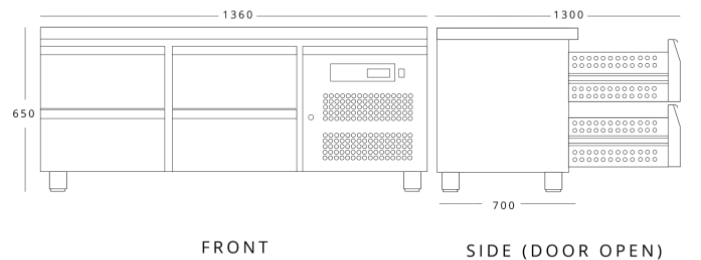

Features

- Stainless steel exterior & interior
- Internal corners rounded for easy cleaning
- 1 x adjustable GN1/1 shelf per door
- Self closing doors with stay open facility
- Replaceable door gasket
- Drawers accept GN1/1 trays

Additional Extras

- X1-SHELF04 - Shelf for SNC,2,3,4
- X1-GASKET11 - Door gasket for SNC 2,3,4
- X1-GASKET12 - Upper drawer gasket for SNC2,3,4-DRW
- X1-GASKET13 - Lower drawer gasket for SNC2,3,4-DRW
- K8-GUIDE02 - Left shelf guide for SNC2,3,4
- K8-GUIDE03 - Right self guide for SNC2,3,4

Technical Specification

	SNC2	SNC3	SNC4	SNC2-DRW	SNC3-DRW	SNC4-DRW
Temperature Range	+2°C ~ +8°C	+2°C ~ +8°C	+2°C ~ +8°C	+2°C ~ +8°C	+2°C ~ +8°C	+2°C ~ +8°C
Climate Class	4	4	4	4	4	4
Power Supply	13amp	13amp	13amp	13amp	13amp	13amp
Cooling	Ventilated	Ventilated	Ventilated	Ventilated	Ventilated	Ventilated
Defrost	Automatic	Automatic	Automatic	Automatic	Automatic	Automatic
Noise Level	42db	42db	42db	42db	42db	42db
Refrigerant	R290	R290	R290	R290	R290	R290
Energy Efficiency Class	C	C	D	C	C	D
Energy Consumption (kw/24hrs)	2.626	2.988	4.078	2.626	2.988	4.078
Power Usage (w)	215	230	345	215	230	345
Weight (kg)	104	126	155	124	156	195

SNC2

SNC3

SNC4

SNC2-DRW

SNC3-DRW

SNC4-DRW