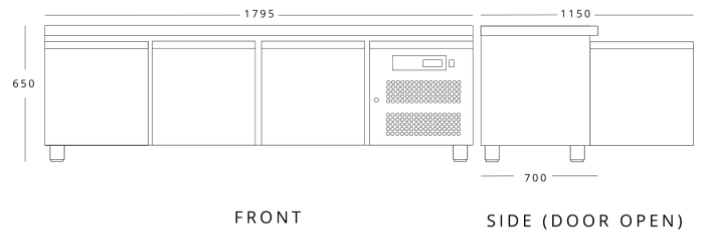

Features

- Stainless steel exterior & interior
- Internal corners rounded for easy cleaning
- 1 x adjustable GN1/1 shelf per door
- Self closing doors with stay open facility
- Replaceable door gasket
- Drawers accept GN1/1 trays

Additional Extras

- X1-SHELF04 - Shelf for SNC,2,3,4
- X1-GASKET11 - Door gasket for SNC 2,3,4
- X1-GASKET12 - Upper drawer gasket for SNC2,3,4-DRW
- X1-GASKET13 - Lower drawer gasket for SNC2,3,4-DRW
- K8-GUIDE02 - Left shelf guide for SNC2,3,4
- K8-GUIDE03 - Right self guide for SNC2,3,4

Technical Specification

	SNC2	SNC3	SNC4	SNC2-DRW	SNC3-DRW	SNC4-DRW
Temperature Range	+2°C ~ +8°C	+2°C ~ +8°C	+2°C ~ +8°C	+2°C ~ +8°C	+2°C ~ +8°C	+2°C ~ +8°C
Climate Class	4	4	4	4	4	4
Power Supply	13amp	13amp	13amp	13amp	13amp	13amp
Cooling	Ventilated	Ventilated	Ventilated	Ventilated	Ventilated	Ventilated
Defrost	Automatic	Automatic	Automatic	Automatic	Automatic	Automatic
Noise Level	42db	42db	42db	42db	42db	42db
Refrigerant	R290	R290	R290	R290	R290	R290
Energy Efficiency Class	C	C	D	C	C	D
Energy Consumption (kw/24hrs)	2.626	2.988	4.078	2.626	2.988	4.078
Power Usage (w)	215	230	345	215	230	345
Weight (kg)	104	126	155	124	156	195

SNC2

SNC3

SNC4

SNC2-DRW

SNC3-DRW

SNC4-DRW